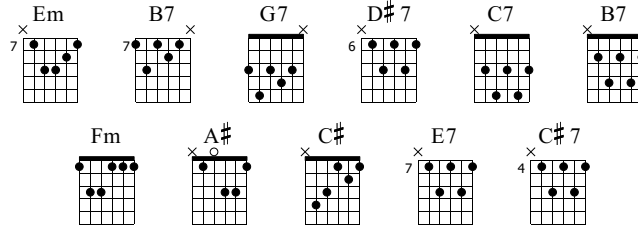

inverse-moi

Eiffel
abricotine

Words & Music by romain hureau

Standard tuning

♩ = 116

S-Gt

Em

f

Musical notation for measures 14-19. Chord: Fm.

T	2	X	2	2	2																
A	4	X	4	4	4																
B	2	X	2	2	2																

Musical notation for measures 20-26. Chord: Fm.

T																					
A																					
B																					

1. 2. Fm

Musical notation for measures 27-32. Chord: Fm.

T																					
A																					
B																					

Musical notation for measures 33-36. Chords: A#, C#.

T																					
A																					
B	8	8	8	8	8	8	8	8	8	8	8	8	8	8	8	8	8	8	8	8	8

Musical notation for measures 37-40. Chords: E7, C#7.

T	7																				
A	9																				
B	7	9	9	9	9	9	9	9	9	9	9	9	9	9	9	9	9	9	9	9	9

C7

40

T	(6)		3	X	3-3	X	3		3	X	3	3	3		
A	(4)		3	X	5-5	X	3		3	X	5-5	5	5		
B		6-6-6-6-6-6-6-6	5	X	3-3	X	5		5	X	3-3	3	3		
		4-4-4-4-4-4-4-4	3	X	3-3	X	3		3	X	3-3	3	3		