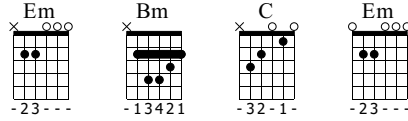

## Empyrium

Standard tuning

♩ = 105

N-Gt

The first system of guitar notation consists of a treble clef staff and a TAB staff. The treble staff shows a 4/4 time signature and a first-measure rest. The second measure begins with an Em chord, followed by a series of eighth-note triplets. The TAB staff shows the fretting for each note: 0, 2, 2, 2, 0, 2, 2, 2, 0, 2, 2, 2, 0, 2, 2, 2, 0, 2, 2, 2.

The second system of guitar notation continues the piece with a third-measure rest. The treble staff shows a series of eighth-note triplets. The TAB staff shows the fretting: 0, 2, 2, 2, 0, 2, 2, 2, 0, 2, 2, 2, 0, 2, 2, 2, 0, 2, 2, 2.

The third system of guitar notation begins with a fifth-measure rest. The treble staff shows a series of eighth-note triplets. The TAB staff shows the fretting: 0, 2, 2, 2, 0, 2, 2, 2, 0, 2, 2, 2, 0, 2, 2, 2, 0, 2, 2, 2.

83

T  
A  
B

85

T  
A  
B

87

T  
A  
B

89

The image shows a musical score for guitar, measures 89 and 90. The top staff is a treble clef with eighth notes and triplets. The bottom staff is a guitar tab with fret numbers 0, 4, 7.