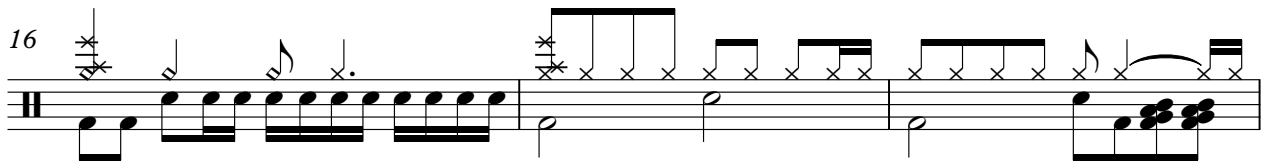

Fatal Reality - God

drums

♩ = 145,000031

V.S.