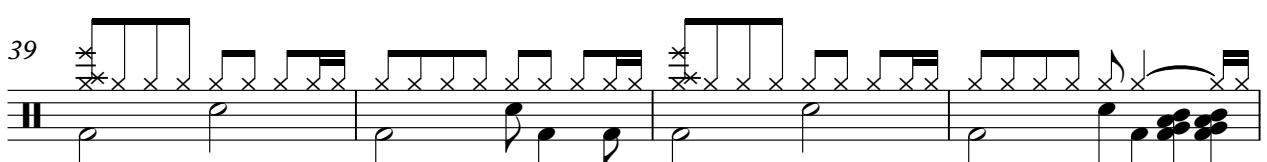

Fatal Reality - God

drums

♩ = 145,000031

V.S.