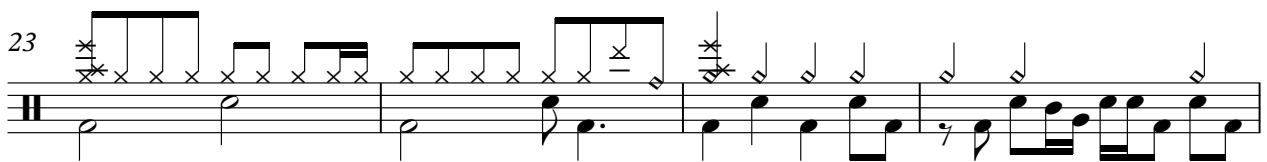

Fatal Reality - God

drums

♩ = 145,000031

V.S.