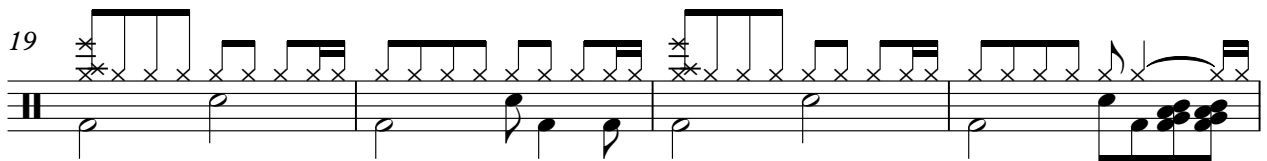

Fatal Reality - God

drums

♩ = 145,000031

V.S.