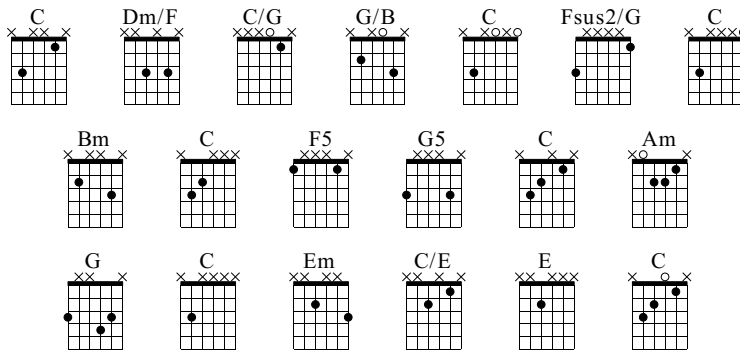

Jim

Martin
Faith No More
We Care Alot

Words & Music by Jim Martin

Standard tuning

♩ = 110

N-Gt

f

C C Dm/F C/G

C C Dm/F C/G

C G/B C Fsus2/G

13

C Bm C

TAB

1-0	0	3-1-0	3-1-0
1-2	3-1-0	2-0	2
3	3	2	0-2-5
3	2	2	3-3-2-3-2-0
3	2	2	3

17

F5 G5 C Am

TAB

1	3	1-3-1-0	1
2	4	2-0	2
3	5	3	2
3	3	3	0
3	3	3	0

21

F5 G C C/G

TAB

1	3	1-3-1-0	1
2	4	2-0	0
3	5	3	2
3	3	3	0
3	3	3	0

25

C Em Em C/E E