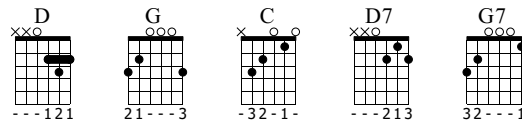

I Will Love You All My Life - Foster & Allen

Foster & Allen

Words & Music by Words & Music by C.A. Landsborough

Standard tuning

♩ = 110

S-Gt

D G

f