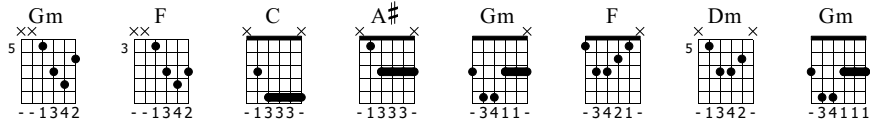

Fallout

John Frusciante

To Record Only Water For Ten Days

Standard tuning

♩ = 100

Intro

S-Gt

Intro musical notation for S-Gt. It features a treble clef, 4/4 time signature, and a key signature of one flat. The melody starts with a quarter rest, followed by a series of eighth and quarter notes. The tablature below shows fingerings: 5, 7, 9, 10, 8, 10, 8, 10, 5, 7, 9, 10, 8, 10, 5, 7, 9, 10, 8, 10.

Verse 1

Verse 1 musical notation for S-Gt, first line. It features a treble clef and 4/4 time signature. The melody consists of eighth and quarter notes. The tablature below shows fingerings: 5, 7, 9, 10, 8, 10, 5, 7, 9, 10, 8, 10, 5, 7, 9, 10, 8, 10.

Verse 1 musical notation for S-Gt, second line. It features a treble clef and 4/4 time signature. The melody consists of eighth and quarter notes. The tablature below shows fingerings: 5, 7, 9, 10, 8, 10, 5, 7, 9, 10, 8, 10, 5, 7, 9, 10, 8, 10.

Verse 1 musical notation for S-Gt, third line. It features a treble clef and 4/4 time signature. The melody consists of eighth and quarter notes. The tablature below shows fingerings: 5, 7, 9, 10, 8, 10, 5, 7, 9, 10, 8, 10, 5, 7, 9, 10, 8, 10.