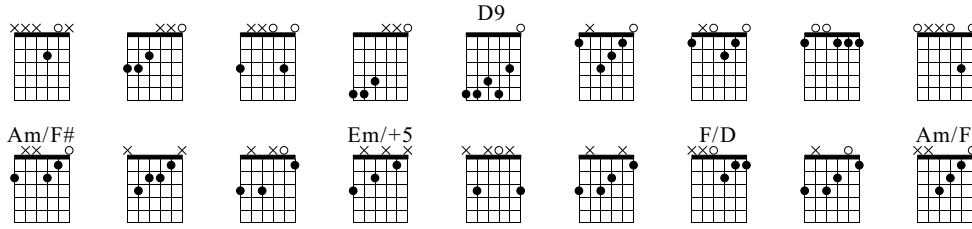

La Gadoue

Words & Music by Serge Gainsbourg

Standard tuning

$\text{♩} = 120$

N-Gt

f

T
A
B

D9

T
A
B

1. 2. Am/F#

T
A
B

Em/+5

T
A
B

F/D

TAB

1	2-2-3	0	1-1	1-0-2-0	2-0-3-1
3	3	0-1-2	0	3	3
3	3	3	3	3	3