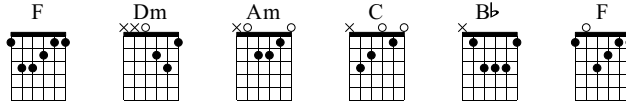

Lancelot Link

Paul Gilbert
Alligator Farm

Words & Music by Paul Gilbert

Standard tuning

$\text{♩} = 170$

LAN - CE - LOT LINK

F Dm Am

S-Gt

TAB

LAN - CE - LOT LINK

C F Dm

LAN - CE - LOT LINK

Am C Bb

LAN - CE - LOT LINK

F Dm C

B \flat C F