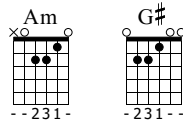

Pharaon

Pharaon
Gipsy Kings
Allegria

Words & Music by Gipsy kings

Standard tuning

♩ = 145

N-Gt

TAB

TAB

T
A
B

1 3 0 1 0 1 3 1 0 1 0 3 | 5 3 1 3 1 0 1 0 2 1 2 0

48

T
A
B

1 3 0 1 0 1 3 1 0 1 0 3 | 5 3 1 3 1 0 1 0 2 1 2 0

50

Musical notation for measures 50-53. The staff shows a melodic line with eighth notes and triplets. The guitar tab below shows fingerings: 1-3, 0-1-0, 1-3, 1-0-1-0, 3, 5-3-1-3, 1-0-1-0, 2-1-0, 2, 1, and 2-3-5.