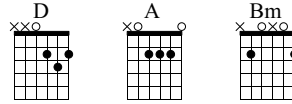

Stick a bush

The Gladiators

Standard tuning

♩ = 80

S-Gt

Chord progression: D D A Bm Bm Bm A Bm