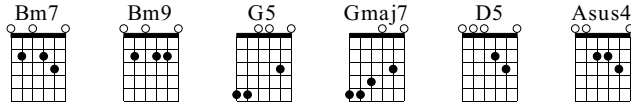

Iris

Goo Goo Dolls

Double Dropped D

①=D
⑥=D

♩ = 80

1

S-Gt

Bm7 Bm9 Bm7

TAB

Guitar tablature for measures 56 and 57. Measure 56 contains two measures of music. Measure 57 contains two measures of music. The notation includes a treble clef, a key signature of one sharp (F#), and a 4/4 time signature. The music features a complex rhythmic pattern with many beamed eighth notes.

TAB

Guitar tablature for measures 58 and 59. Measure 58 contains two measures of music. Measure 59 contains two measures of music. The notation includes a treble clef, a key signature of one sharp (F#), and a 4/4 time signature. The music features a complex rhythmic pattern with many beamed eighth notes.

TAB

Guitar tablature for measures 60 and 61. Measure 60 contains two measures of music. Measure 61 contains two measures of music. The notation includes a treble clef, a key signature of one sharp (F#), and a 4/4 time signature. The music features a complex rhythmic pattern with many beamed eighth notes.