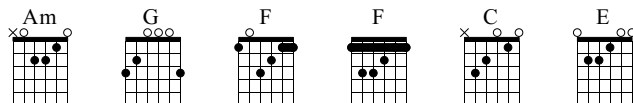

One Life, One Soul

Gotthard

Standard tuning

$\text{♩} = 143$

S-Gt

Am G F G Am

f

1

TAB: 0 2 2 2 | 0 0 2 0 | 1 3 2 0

4

TAB: (2) 2 2 2 | 0 2 2 2 | 3 2 2 0 | 1 3 2 0

Verse 1

8

TAB: (2) 2 2 2 | 0 2 2 2 | 3 2 2 0 | 1 3 2 4 2 2

12

TAB: (2) 2 2 2 | 0 2 2 2 | 3 2 2 0 | 1 3 2 4 2 2

Prechorus

16

Chords: F, G

TAB: (2)(2)(0) 2 2 2 2 | 1 2 1 2 | 1 2 1 2 | 0 0 0 0 | 0 0 0 0

21

Chords: C, G, Am, F

TAB: 1 0 0 1 | 0 0 3 0 | 1 2 1 2 | 1 2 1 2 | 2 2 2 2

26