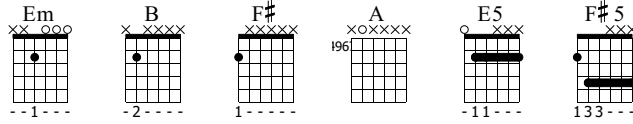

Last Ride In

Green Day
Nimrod

Words & Music by Green Day

Standard tuning

♩ = 120

This is just the basics of the song.....

E-Gt

Em Em

f

T
A
B

.....I just tabbed out about 1/3 of it...

B F# B A B

T
A
B

B F# B A

T
A
B

B