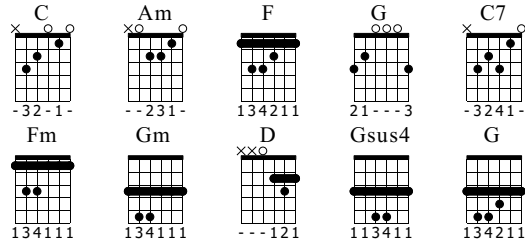

L'idole des jeunes

Johnny Hallyday

Standard tuning

♩ = 120

N-Gt

Chords: C, Am, C

Staff 1: Musical notation and TAB for measures 1-3. Chords: C, Am, C.

Chords: C, Am, C

Staff 2: Musical notation and TAB for measures 4-6. Chords: C, Am, C.

Chords: C, Am, C, F

Staff 3: Musical notation and TAB for measures 7-9. Chords: C, Am, C, F.

Chords: Am, C, C, Am, C, F

Staff 4: Musical notation and TAB for measures 10-12. Chords: Am, C, C.

Chords: Am, C, F

Staff 5: Musical notation and TAB for measures 13-15. Chords: Am, C, F.

Chords: G, C, Am, F

Staff 6: Musical notation and TAB for measures 16-18. Chords: G, C, Am.

Chords: G, C, Am, F

Staff 7: Musical notation and TAB for measures 19-21. Chords: G, C, Am, F.