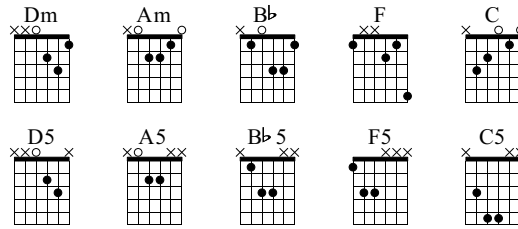

Glory To The Brave (intro)

Words & Music by Hammer Fall

Standard tuning

$\text{♩} = 120$

S-Gt

1

Dm Am Bb F C

f

TAB

1	1	0	1	0	0	1	1	0	1	1	0	1	1	0
3	3	3	3	1	0	3	3	3	3	0	3	3	3	1
0	0	0	0	2	2	0	2	2	2	1	0	0	0	3
0	0	0	0	0	0	0	0	0	0	1	1	1	1	1

5

Dm Am Bb F C D5

TAB

1	1	0	1	0	0	0	1	1	0	1	0	0	3	3	3
3	3	3	3	1	1	1	3	3	3	3	2	1	1	1	1
0	0	0	0	2	2	2	0	0	0	0	3	0	0	0	0
0	0	0	0	0	0	0	1	1	1	1	1	1	3	3	3

10

A5 Bb5 F5 C5 D5 A5 Bb5

TAB

2	2	2	3	3	3	3	3	3	2	2	2	3	3	3	3
2	2	2	3	3	3	3	5	5	2	2	2	2	3	3	3
0	0	0	1	1	1	3	3	3	0	0	0	0	1	1	1
0	0	0	1	1	1	1	3	3	0	0	0	0	1	1	1

16

C5 Bb5

TAB

5	3
5	3
3	1