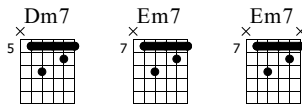

Blue Jean Blues

The Jeff Healey Band

See The Light

Standard tuning

♩ = 66

S-Gt

The first system of music features a treble clef staff with a key signature of one sharp (F#) and a 4/4 time signature. The guitar tablature below it shows the fretting for the first four measures, including a triplet of eighth notes in the fifth measure.

The second system continues the piece with a treble clef staff and guitar tablature. It includes a triplet of eighth notes and two instances of a 'full' vibrato effect indicated by upward-pointing arrows.

Couplet 1

The third system is labeled 'Couplet 1' and features a treble clef staff with a key signature change to two sharps (F# and C#) and a 4/4 time signature. The guitar tablature includes a triplet of eighth notes and three instances of a 'full' vibrato effect.