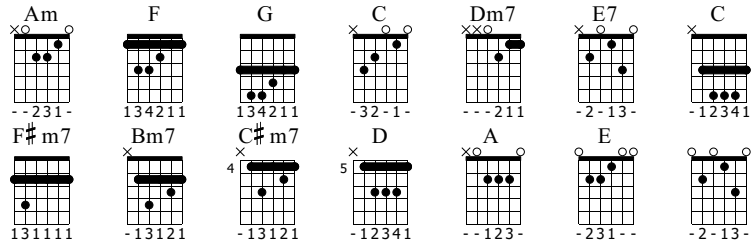

# Crazy On You

Heart  
Dreamboat Annie

Words & Music by Wilson/Wilson

Standard tuning

♩ = 148

Shuffle Rhythm On - Tempo = 148

**Intro 1**

S-Gt

*f*

T  
A  
B

T  
A  
B

T  
A  
B

9

let ring -----|      let ring ----|

TAB 3-1-0 2 1 2 2 4 0 4 3 4 4 5-3 10-0 12 4-7 0 12 0-0 0-12

12

TAB 3-1-0 2 1 2 2 4 0 4 4 5-0 3-1-0 2 1 2 2 2

Shuffle Rhythm off - Tempo = 140  
**J = 140**

15

TAB 4 0 0 5 4 3 2 3-1-0 2 1 2 0 0 0 0 0 0 0 3-1-0 2-0

Tempo = 90  
**J = 90**

18

TAB 3 1 0 2 1 2 0 1 1 0 1 0 1 0 0 1 0 2 2 2 2 0 2 2