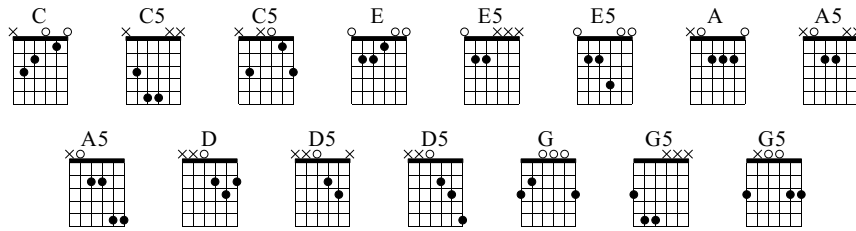

Heavy Metal Guitar School

Part VII

Words & Music by Keiran Halcyon

Standard tuning

♩ = 220

Ex. 1

sim.

Ex. 1

E-Gt

4/4

f

TAB

Ex. 2

♩ = 120

Ex. 2

4/4

74

T
A
B

7-7-7-7-7-7-7-7 7-7-7-7-7-7-7-7 5-5-5-5-5-5-5-5 7/5-9/7

78

T
A
B

9/7 5/3-7/5 7-7-7-7-7-7-7-7 7-7-7-7-7-7-7-7 9/7 5/3-7/5

84

T
A
B

7-7-7-7-7-7-7-7 7-7-7-7-7-7-7-7 9/7 (9)/7 7/5 (7)/5

90

4x

4x

T
A
B

7-7-7-7-7-7-7-7 7-7-7-7-7-7-7-7 5-5-5-5-5-5-5-5 7-9
5-7