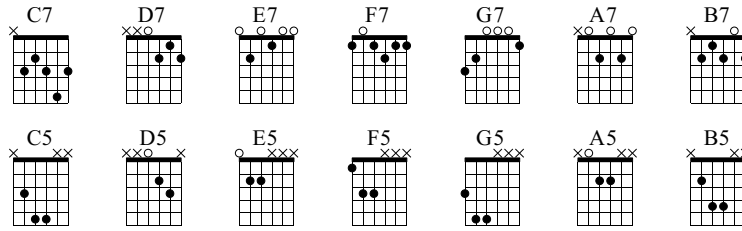

Basic Chords advanced

Standard tuning

♩ = 120

S-Gt

1

C7 D7 E7 F7 G7 A7 B7 C5

| | | | | | | | | |
|---|---|---|---|---|---|---|---|---|
| T | 3 | 2 | 0 | 1 | 1 | 0 | 2 | |
| A | 5 | 1 | 0 | 1 | 0 | 2 | 0 | |
| B | 3 | 2 | 1 | 2 | 0 | 0 | 2 | |
| | 2 | 0 | 0 | 1 | 0 | 2 | 1 | |
| | 3 | | 2 | 0 | 3 | 0 | 2 | |
| | | | 0 | 1 | | | | 5 |
| | | | | | | | | 5 |
| | | | | | | | | 3 |

9

D5 E5 F5 G5 A5 B5

| | | | | | | | |
|---|---|---|---|---|---|---|--|
| T | 3 | | | | 2 | 4 | |
| A | 0 | | | | 2 | 4 | |
| B | 2 | 2 | 3 | 5 | 0 | 2 | |
| | 0 | 1 | 3 | 3 | | | |