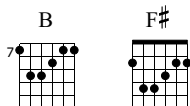

# Pink Bubbles Go Ape

Helloween  
Pink Bubbles Go Ape

Standard tuning

♩ = 83

Surely it's not accurate :(

Pedal Bass

S-Gt

1

*f*

T  
A  
B

4

T  
A  
B

7

B B F# B

*mp f mp f mp f mp f*

S S S S S