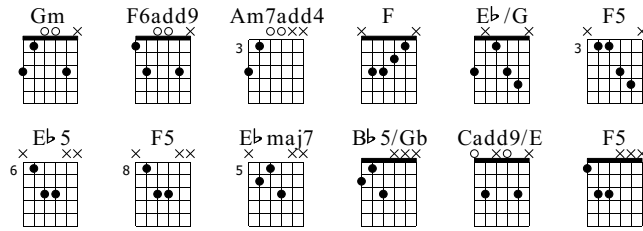

Time

Helloween

Better Than Raw

Standard tuning

♩ = 120

E-Gt

Gm F6add9

TAB

Gm Am7add4 Verse Gm

TAB

F6add9 Gm Am7add4

TAB

Gm F6add9 Gm

TAB

Am7add4 F Gm F6add9 Gm

28

94 F5 Eb 5 F5

T	6-6	6-6	6-6	6-6	6-6	8-8	8-8	8-8	8-8	8-8	10-10	10-10	10-10	10-10	10-10
A	3-3	3-3	3-3	3-3	3-3	8-8	8-8	8-8	8-8	8-8	10-10	10-10	10-10	10-10	10-10
B	3-3	3-3	3-3	3-3	3-3	6-6	6-6	6-6	6-6	6-6	8-8	8-8	8-8	8-8	8-8