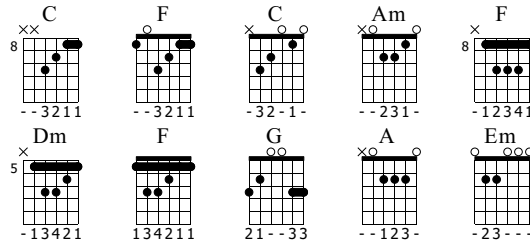

# No mas lagrimas

Heroes del silencio

Rarezas

Words & Music by Heroes del Silencio

Standard tuning

♩ = 115

E-Gt

Measures 1-4. Treble clef, 4/4 time. Measure 1 starts with a first finger (1) on the first string. The melody is marked with a forte (*f*) dynamic. The guitar tab below shows fingerings for strings T, A, and B.

Measures 5-8. Treble clef, 4/4 time. The guitar tab below shows fingerings for strings T, A, and B.

Measures 9-12. Treble clef, 4/4 time. Chord changes to C are indicated above measures 10 and 11. The guitar tab below shows fingerings for strings T, A, and B, including a bar line (0) in measure 12.

97

TAB

100

T  
A  
B

8 8 8 8 8 8 8 8 8 8 8 8 8 8  
7 7 7 7 7 7 7 7 7 7 7 7 7 7

8 8  
7 7

8 (8)

This system contains musical notation for measures 100 to 105. The top staff is a single treble clef staff. Measures 100-102 consist of a continuous eighth-note pattern. Measures 103-105 show a melodic line. The bottom three staves are labeled 'T', 'A', and 'B' vertically. The first staff contains fret numbers for the top string, the second for the middle strings, and the third for the bottom string. Measure 103 has fret numbers 8 and 7. Measure 104 has fret numbers 8 and 7. Measure 105 has fret numbers 8 and (8).

106

T  
A  
B

This system contains musical notation for measure 106. The top staff is a single treble clef staff. The bottom three staves are labeled 'T', 'A', and 'B' vertically and are currently empty.