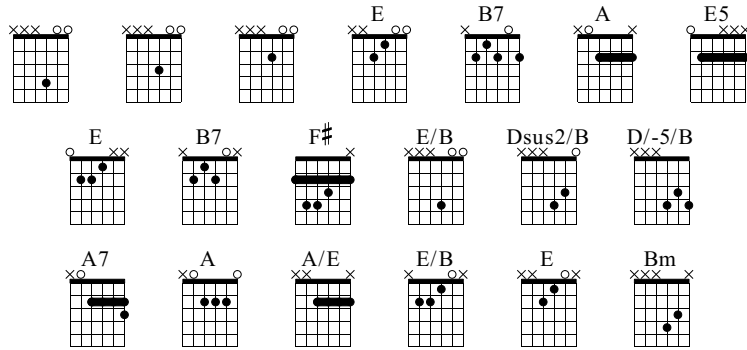

That'll Be the Day

Buddy Holly

Words & Music by Petty, Holly, Allison

Standard tuning

♩ = 123

(♩ = ³♩)

E-Gt

f

Capo. fret 5

Well,

A

E5

That'll be the day when you say good bye yes that'll be the day when

A

E

6

you make me cry- y you say youre gonna leave you know its a lie cause that'll

1.

B7 E A E5

10 when I die you give me all your loving and your turtle-dovin

TAB: 0 0 2 2 1 2 | 2 0 2 0 4 0 2 0 4 0 | 2 0 2 0 4 0 2 0 4 0

TAB: 2 0 2 0 4 0 2 0 4 0 | 2 3 4 4 2 2 2 2 2 2 2 2 2 2 2 2 2 2 2 2 2 2

Guitar Solo

2.

B7 E

18 Ill be through Well

TAB: 0 0 0 0 0 0 0 0 0 0 0 0 | 0 0 0 0 0 0 0 0 0 0 0 0 | 0 0 0 0 0 0 0 0 0 0 0 0

20

TAB