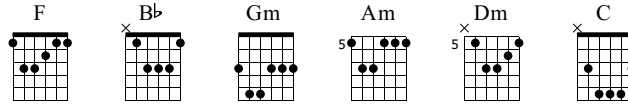

Torn

Words & Music by Nathalie Imbruglia

Standard tuning

♩ = 96

S-Gt

F **Bb**

First system of music (measures 1-2). Measure 1 is in F major, measure 2 is in Bb major. Includes a dynamic marking 'f' and a first ending bracket. The guitar tab below shows fingerings: 1-3-3-3-1 for measure 1 and 1-3-3-3-1 for measure 2.

F **Gm**

Second system of music (measures 3-4). Measure 3 is in F major, measure 4 is in Gm. Includes a dynamic marking 'f'. The guitar tab below shows fingerings: 1-3-3-3-1 for measure 3 and 3-5-5-3 for measure 4.

F

Third system of music (measures 5-8). All measures are in F major. Includes a dynamic marking 'f'. The guitar tab below shows fingerings: 1-1-1-1-1 for measures 5-6 and 1-1-1-1-1 for measures 7-8. Muted strings are indicated with 'X' in the tab.