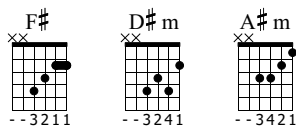

Sad Song ©

Allan Imrie ©

Words & Music by Allan Imrie ©

Standard tuning

♩ = 80

S-Gt

1

F# D#m A#m F# D#m A#m

f

TAB

2 2 1 (1) 2 2 1 (1)
3 3 3 (2) 3 3 3 (2)
4 4 3 (3) 4 4 3 (3)

9

F# D#m A#m F# D#m A#m F#

TAB

2 2 1 (1) 2 2 1 (1) 2
3 3 3 (2) 3 3 3 (2) 3
4 4 3 (3) 4 4 3 (3) 4

18