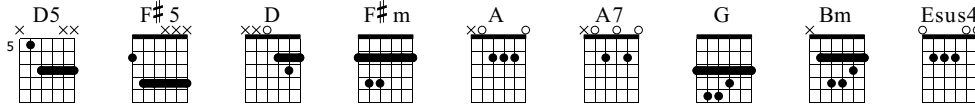

Punishment Park

Words & Music by Indochine

Standard tuning

♩ = 150

N-Gt

1

D5

F#5