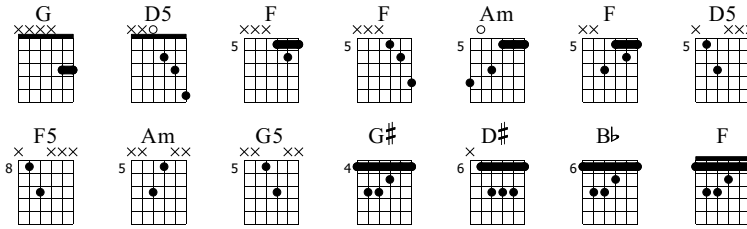

Trois nuits par semaine

INDOCHINE

Nuits intimes

Words & Music by N. Sirkis / D. Nicolas

Standard tuning

♩ = 130

Intro

G D5 F F Am F

E-Gt

f

TAB

3	5	5	3	3	5	8	8	5	5	5	5	5	5	3	5	5	3
3	3	3	3	3	6	6	6	6	6	5	6	6	6	3	3	3	3
0	2	2	0	0	5	5	5	5	5	5	5	5	5	0	2	2	0
0	0	0	0	0	7	7	7	7	7	7	7	7	7	0	0	0	0

TAB

3	5	5	3	3	5	8	8	5	5	5	5	5	5	3	5	5	3
3	3	3	3	3	6	6	6	6	6	5	6	6	6	3	3	3	3
0	2	2	0	0	5	5	5	5	5	5	5	5	5	0	2	2	0
0	0	0	0	0	7	7	7	7	7	7	7	7	7	0	0	0	0

Refrain 2

Musical notation for Refrain 2, measures 33-35. The treble clef staff shows a melodic line with a key signature of one sharp (F#) and a common time signature. The guitar tab staff provides fret numbers for each string.

Outro

G D5 F F Am F

Musical notation for Outro, measures 50-54. The treble clef staff features a melodic line with a key signature of one sharp. The guitar tab staff includes fret numbers and '4x' markings.