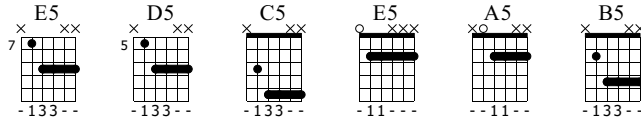

Anymore

InSane

Standard tuning

♩ = 95

Played on a Elec. Guitar

Intro

S-Gt

Verses 1&2

D5 C5 D5 E5 D5 C5 D5 E5

D5 E5 D5 A5 B5 A5 B5 C5 D5 A5

E5 D5 E5 D5 A5

T	9	X-X	X-9	9	9	X-9	7	7	9	7	X-X	X-X	X-X	7	2	X-X	2-2	2	X-2
A	9	X-X	X-9	9	9	X-9	7	7	9	7	X-X	X-X	X-X	7	2	X-X	2-2	2	X-2
B	7	X-X	X-7	7	7	X-7	5	5	7	5	X-X	X-X	X-X	5	0	X-X	0-0	0	X-0