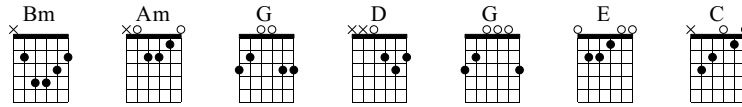

Just Me

InSane
Unleash The Power

Words & Music by Kenny Veltrop

Standard tuning

♩ = 80

Intro
Bm Am

S-Gt

f let ring

123

G D Bm

TAB

3-3-3-3-3-3-3-3-3-3-3-3	2-2-2-2-2-2-2-2-2-2-2-2	2-2-2-2-2-2-2-2-2-2-2-2
3-3-3-3-3-3-3-3-3-3-3-3	3-3-3-3-3-3-3-3-3-3-3-3	3-3-3-3-3-3-3-3-3-3-3-3
0-0-0-0-0-0-0-0-0-0-0-0	2-2-2-2-2-2-2-2-2-2-2-2	4-4-4-4-4-4-4-4-4-4-4-4
2-2-2-2-2-2-2-2-2-2-2-2	0-0-0-0-0-0-0-0-0-0-0-0	4-4-4-4-4-4-4-4-4-4-4-4
3-3-3-3-3-3-3-3-3-3-3-3	0-0-0-0-0-0-0-0-0-0-0-0	2-2-2-2-2-2-2-2-2-2-2-2