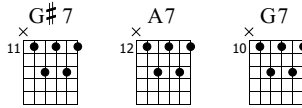

LYDIAN b7 JAM IN G

Exercise

Words & Music by M.CHECKLEY

Standard tuning

♩ = 190

E-Gt

The first system shows a melody in the treble clef staff starting with a forte (*f*) dynamic. The guitar tab below it shows the fretting for the first two measures: 3-5-7, 4-5-7, 3-5-7, 4-6-7, 5-6-8, 5, 7-9.

The second system features a treble clef staff with chords and a guitar tab staff. Chords are labeled G#7, A7, A7, A7, A7, A7, A7, A7, and G7. The guitar tab shows fretting for the first two measures: 11-12, 12-12, 12-12, 12-12, 12-12, 12-12, 12-12, 12-12, 10, (10), (12), (10), (12), (10), (12), (10).

The third system continues with chords and guitar tab. Chords are labeled G7, G7, G7, G7, G#7, A7, A7, A7, A7, A7, A7, A7, and G7. The guitar tab shows fretting for the first two measures: 10-10, 10-10, 10-10, 10-10, 11-12, 12-12, 12-12, 12-12, 12-12, 12-12, 12-12, 12-12, 10, (10), (12), (10), (12), (10).

The fourth system continues with chords and guitar tab. Chords are labeled G7, G7, G7, G7, G#7, A7, A7, A7, A7, A7, A7, A7, and G7. The guitar tab shows fretting for the first two measures: 10-10, 10-10, 10-10, 10-10, 11-12, 12-12, 12-12, 12-12, 12-12, 12-12, 12-12, 12-12, 10, (10), (12), (10), (12), (10).