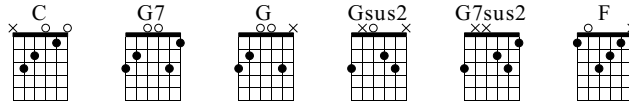

As the Day Grows Longer

Words & Music by Bert Jansch (transcribed by Adam de la Barre)

Standard tuning

♩ = 170

S-Gt

1

C G7 C G

f
Capo. fret 3

let ring

4

C Gsus2 C

let ring

"Oh, when..

8

C G7 C G

C Gsus2 C