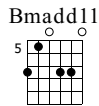

# Tell Me What Is True Love

Bert Jansch  
Rosemary Lane

Words & Music by Bert Jansch

Standard tuning

♩ = 110

Eadd9

1

N-Gt

*f*  
let ring

Eadd9

3

let ring

1. A6add9

Emadd9/+5

6

let ring

Verse.

Eadd9 A6add9

9

Tell me what is true love.

let ring

TAB

Esus4

12