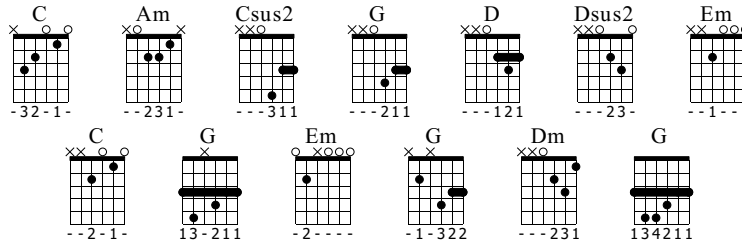

Wondering Aloud

Jethro Tull

Aqualung

Words & Music by Ian Anderson

Standard tuning

♩ = 149

capo 3rd fret
1st Verse

S-Gt

C Am

f *mp* *f* *mp* *f* *mp*

Capo. fret 3
let ring -1

Csus2 G D

let ring let ring

Dsus2 D C Am

capo 3rd fret

let ring let ring *f* *mp* *f* *mp*

TAB

86

D

f

T
A
B

0 2-3-2-0 3 0

2 (2) (2) (2) (2) (2)
3 (3) (3) (3) (3) (3)
2 (2) (2) (2) (2) (2)
0 (0) (0) (0) (0) (0)