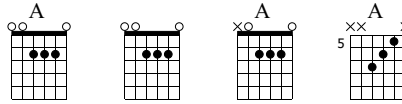

African

Rhythm Guitar Encyclopedia

Standard tuning

Moderate ♩ = 120

SIKYI-ASHANTI 1

S-Gt

4/4

1

A V V V V A V V V V

2

A V V V V A V V V V A V V V V

3

3

A V V V V A V V V V A V V V V

4

6