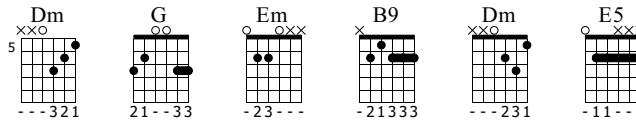

A Jam

none

John Death
Stained Mind

Words & Music by DarkOne

Standard tuning

$\text{♩} = 130$

E-Gt

Chords dictate fingerings