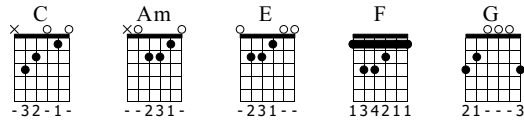

Come away with me

Norah Jones
Come away with me

Standard tuning

♩ = 80

Intro

C Am C Am C Am C Am

E-Gt

1

f

TAB

0	0	0	0	0	0	0	0
1	1	1	1	1	1	1	1
2	2	0	2	2	2	2	0
3	0	3	0	3	0	3	0

Verse 1

C Am C Am C Am E F C G

9

TAB

0	0	0	0	0	0	0	1	0	3
1	1	1	1	1	1	0	1	1	0
2	2	0	2	2	2	1	2	0	0
3	0	3	0	3	0	2	3	3	2