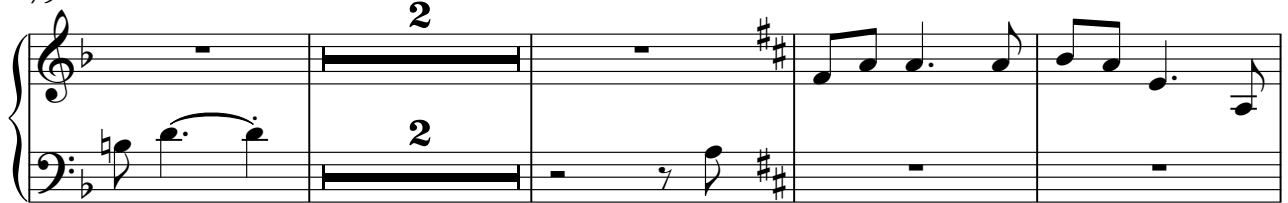

Musical staff 4: Treble clef, 3/4 time signature, key of Bb. Measures 22-28.

Musical staff 5: Treble clef, 3/4 time signature, key of Bb. Measures 29-35.

Musical staff 6: Treble clef, 3/4 time signature, key of Bb. Measures 36-42.

Musical staff 7: Grand staff, key of D major. Measures 43-49.

Musical staff 8: Grand staff, key of D major. Measures 50-56.

58

65

72

79

85

91