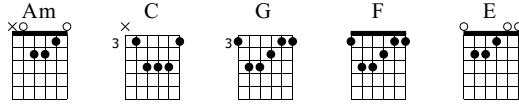

The Ripper

Judas Priest

Standard tuning

♩ = 120

E-Gt

f

Am

T	10	12	13	10	12	13	11	16	(16)	2	2	2	2	2	2	2	2
A										2	2	2	2	2	2	2	2
B										0	0	0	0	0	0	0	0

4

T	2	2	2	2	2	2	2	2	2	2	2	2	2	2	2	2	2
A	0	0	0	0	0	0	0	0	0	0	0	0	0	0	0	0	0
B	0	0	0	0	0	0	0	0	0	0	0	0	0	0	0	0	0

8

C

G

T	2	2	2	2	2	2	2	2	2	2	2	2	2	2	2	2	2
A	0	0	0	0	0	0	0	0	0	0	0	0	0	0	0	0	0
B	0	0	0	0	0	0	0	0	0	0	0	0	0	0	0	0	0