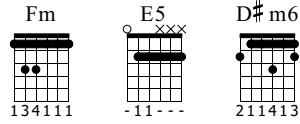

Bang Bang

My baby shot me down

Kill Bill

BO Kill Bill

Standard tuning

$\text{♩} = 127$

E-Gt

f
let ring

T
A
B

$\text{♩} = 125$ $\text{♩} = 116$ $\text{♩} = 115$ $\text{♩} = 100$

Fm E5 D#m6

let ring

T
A
B

Fm

let ring

T
A
B