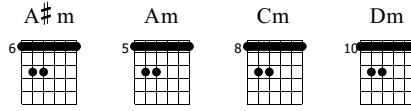

Genius

Kings Of Leon
Youth & Young Manhood

Words & Music by Kings Of Leon

Standard tuning

♩ = 120

intro

E-Gt

f

1

3

5

7

TAB