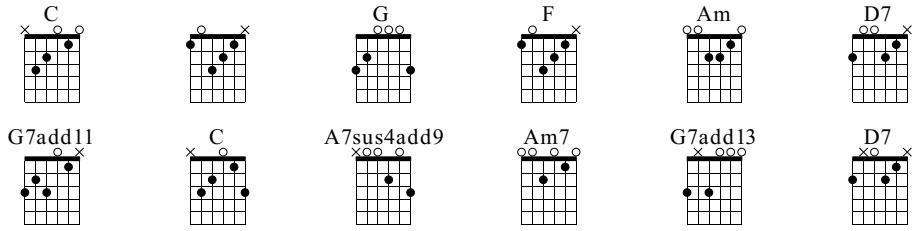

# The Fisherman

Leo Kottke

Words & Music by Leo Kottke

Standard tuning

♩ = 190

N-Gt

1 C

*f*

TAB

0	1	0	1	0	1	0	0	1	0	1	0
3	2	3	2	3	2	3	2	3	2	3	2

4

TAB

0	1	0	1	0	0	0	1	3	0	0	3	1	0	3	0
3	2	3	2	0	3	2	3	2	3	2	0	3	2	3	2

8 C

TAB

0	1	0	3	2	0	0	0	1	3	0	0	3	1	0	3
1	3	2	0	1	0	2	3	2	3	2	3	2	3	0	0