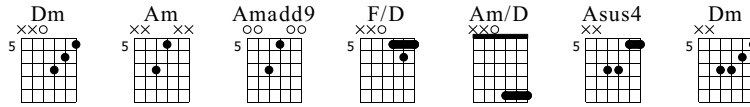

# untitled

unsubtitled too

koyled

Words & Music by D.-J.

Standard tuning

♩ = 102

E-Gt

First system of music, measures 1-3. Treble clef, 4/4 time. Measure 1 starts with a forte (f) dynamic. The guitar part is shown in tablature below the staff. Measure 1: 7-6-5-6-7-5. Measure 2: (5)-7-5-7-5. Measure 3: 7-6-5-6-7-5.

Second system of music, measures 4-6. Treble clef, 4/4 time. Measure 4 starts with a forte (f) dynamic. The guitar part is shown in tablature below the staff. Measure 4: (5)-7-5-7-5. Measure 5: 5-5-5-5-5-0, 6-6-6-6-6-0, 7-7-7-7-7-0. Measure 6: 5-5-5-5-5-0, 6-6-6-6-6-0, 7-7-7-7-7-0.

Third system of music, measures 7-8. Treble clef, 4/4 time. Measure 7 starts with a forte (f) dynamic. The guitar part is shown in tablature below the staff. Measure 7: 5-5-5-5-5-0, 6-6-6-6-6-0, 7-7-7-7-7-0. Measure 8: 0-0-0-0-0-0, 5-5-5-5-5-0, 7-7-7-7-7-0.

41

TAB

5 5 5 5 5 5 | 5 5 5 5 5 5 | 5 5 5 5 5 5 | 5 5 5 5 5 5 |  
 6 6 6 6 6 6 | 6 6 6 6 6 6 | 6 6 6 6 6 6 | 6 6 6 6 6 6 |  
 7 7 7 7 7 7 | 7 7 7 7 7 7 | 7 7 7 7 7 7 | 7 7 7 7 7 7 |  
 0 0 0 0 0 0 | 0 0 0 0 0 0 | 0 0 0 0 0 0 | 0 0 0 0 0 0 |