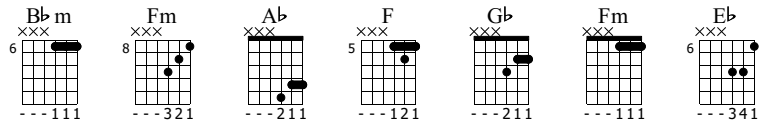

MARIA

Kuroyume
CORKSCREW

Words & Music by kiyoharu

Standard tuning

♩ = 188

E-Gt

Measures 1-3: Treble clef, key signature of three flats, 4/4 time. Chords: Bbm (measure 1), Fm (measure 2), Ab (measure 3). Dynamics: *f*. TAB: 6 6 6 6 | 6 6 6 6 | 6 6 6 6

Measures 4-6: Treble clef, key signature of three flats, 4/4 time. Chords: Fm (measure 4), Ab (measure 5), Bbm (measure 6). TAB: 6 6 6 6 || 6 6 6 6 | 6 6 6 6

Measures 7-9: Treble clef, key signature of three flats, 4/4 time. Chords: Fm (measure 7), Ab (measure 8), Bbm (measure 9). TAB: 8 8 8 8 | 8 8 8 8 | 6 6 6 6

Measures 10-12: Treble clef, key signature of three flats, 4/4 time. Chords: Fm (measure 10), Ab (measure 11), Bbm (measure 12). TAB: 6 6 6 6 | 8 8 8 8 | 8 8 8 8

Measures 13-15: Treble clef, key signature of three flats, 4/4 time. Chords: Bbm (measure 13), Fm (measure 14), Ab (measure 15). TAB: 6 6 6 6 | 6 6 6 6 | 8 8 8 8