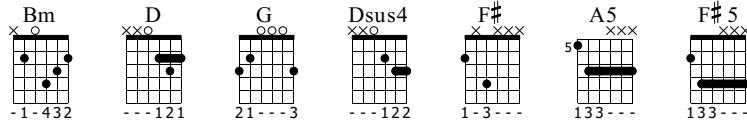

"LA RAZON QUE TE DEMORA"

La Renga

Standard tuning

♩ = 126

S-Gt

Bm D G

f

D Dsus4

Verso 1