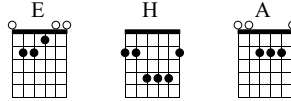

# Ma<sup>3</sup>a Lady Punk

Words & Music by Lady Pank

Standard tuning

♩ = 73

E-Gt

1

*f* let ring let ring let ring *ff* *mf* *f* let ring *mf* *p* let ring

T  
A  
B