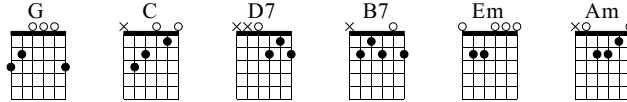

Fontenay aux roses

Maxime Leforestier

Standard tuning

♩ = 120

Intro

N-Gt

Chords: G, C, D7, G

1 *f*

Chant 1ère

Chords: G, C, D7, G, B7

5

Chords: C, D7, Em, Em, B7

10

Chords: B7, B7, Em, Em, Am

15

C G D7 D7 chant 2ème