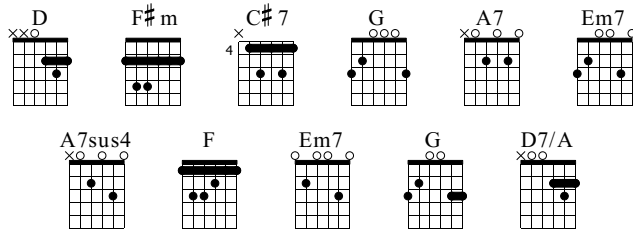

### Acoustic

Standard tuning

♩ = 70

From the album "Acoustic" by John Lennon

N-Gt

1

*p* *f* *p*

*let ring* *let ring* *let ring* *let ring*

let ring let ring let ring let ring let ring

TAB

30 **F#m** **G**

let ring let ring let ring let ring

TAB

32 **A7sus4** **A7** **D7/A**

let ring let ring let ring

TAB