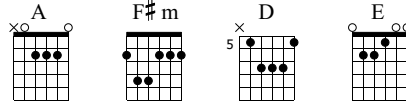

Stand By Me

Jonh Lennon

Words & Music by Ben E. King

Standard tuning

♩ = 120

A

S-Gt

First system of guitar tabs for the A chord. It includes a treble clef staff with a 4/4 time signature, a dynamic marking of *f*, and a tablature staff with fret numbers and 'X' marks for muted strings.

T	0	X	0	X	0	X	0	X	0	X	0	X	0	X	0	X
A	2	X	2	X	2	X	2	X	2	X	2	X	2	X	2	X
B	0	X	0	X	0	X	0	X	0	X	0	X	0	X	0	X

F#m

Second system of guitar tabs for the F#m chord. It includes a treble clef staff with a 5th fret marker and a tablature staff with fret numbers and 'X' marks.

T	2	X	2	X	2	X	2	X	2	X	2	X	2	X	2	X
A	2	X	2	X	2	X	2	X	2	X	2	X	2	X	2	X
B	4	X	4	X	4	X	4	X	4	X	4	X	4	X	4	X
B	2	X	2	X	2	X	2	X	2	X	2	X	2	X	2	X

D **E** **E** **A**

Third system of guitar tabs, featuring D, E, and A chords. It includes a treble clef staff with a 10th fret marker and a tablature staff with fret numbers and 'X' marks.

T	5	X	5	X	0	X	0	X	0	X	0	X	0	X	0	X
A	7	X	7	X	0	X	0	X	0	X	0	X	0	X	0	X
B	7	X	7	X	1	X	1	X	1	X	1	X	2	X	2	X
B	5	X	5	X	2	X	2	X	2	X	2	X	0	X	0	X

A

Fourth system of guitar tabs, continuing with the A chord. It includes a treble clef staff with a 15th fret marker and a tablature staff with fret numbers and 'X' marks.