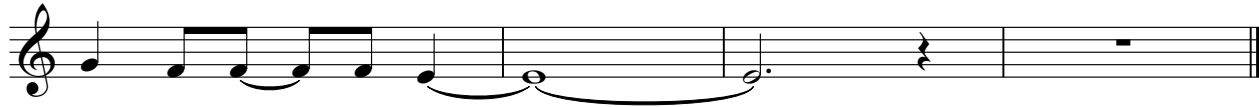

107

112

117

121

Drum Set No Doubt - Simple Kind Of Life

♩ = 122,000069

4/4

6