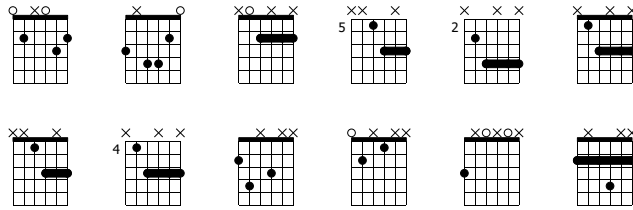

Lila's Dance

Mahavishnu Orchestra
Visions Of The Emerald Beyond

Words & Music by John McLaughlin

Standard tuning

$\text{♩} = 120$

S-Gt

7

let ring ----- | let ring - - | let ring ----- | 4x

TAB: 3 0 2 2 0 2 2 2

AB: 0 2 3 4 4 0 2 2 2

8

let ring - - | let ring - | let ring - - | let ring - | let ring - - | let ring - - | let ring - | let ring - |

TAB: 7 3 3 6 3 1 2

AB: 5 7 3 5 5 1 3 1 3 4 6 2 4 0 2 0 2

10

let ring ----- |

TAB: 0 0 2 4

AB: 3 2

11

let ring ----- | let ring - | let ring ----- |

TAB: 3 2 2 0 2 2 2

AB: 0 2 3 4 4 0 2 2 2

12

let ring ----- | let ring - | let ring ----- | 4x mf f

TAB: 3 2 2 0 2 2 2 | 4x

AB: 0 2 3 4 4 0 2 2 2 | 0

14

T
A
B